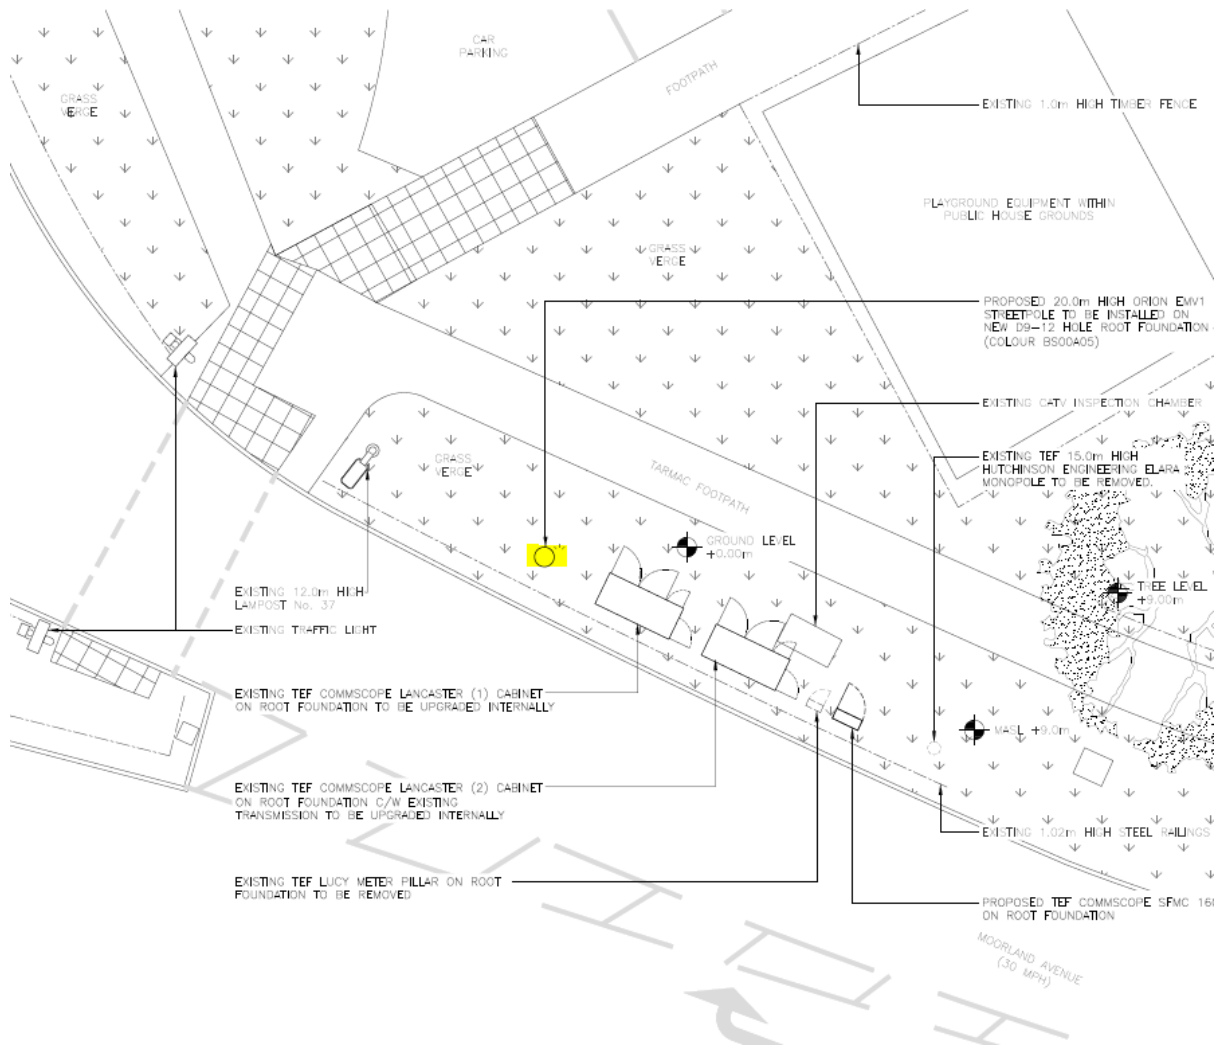

Moorland Avenue plans, photos and consultation responses

Site location plan

Existing site plan with mast and cabinets, existing mast highlighted in yellow

Existing arrangement looking north

Proposed site plan with mast and cabinets, proposed mast highlighted in yellow

Proposed arrangement looking north

Photograph of site from south

Photograph of site from east

Photograph of site from south west, from Tritton Road