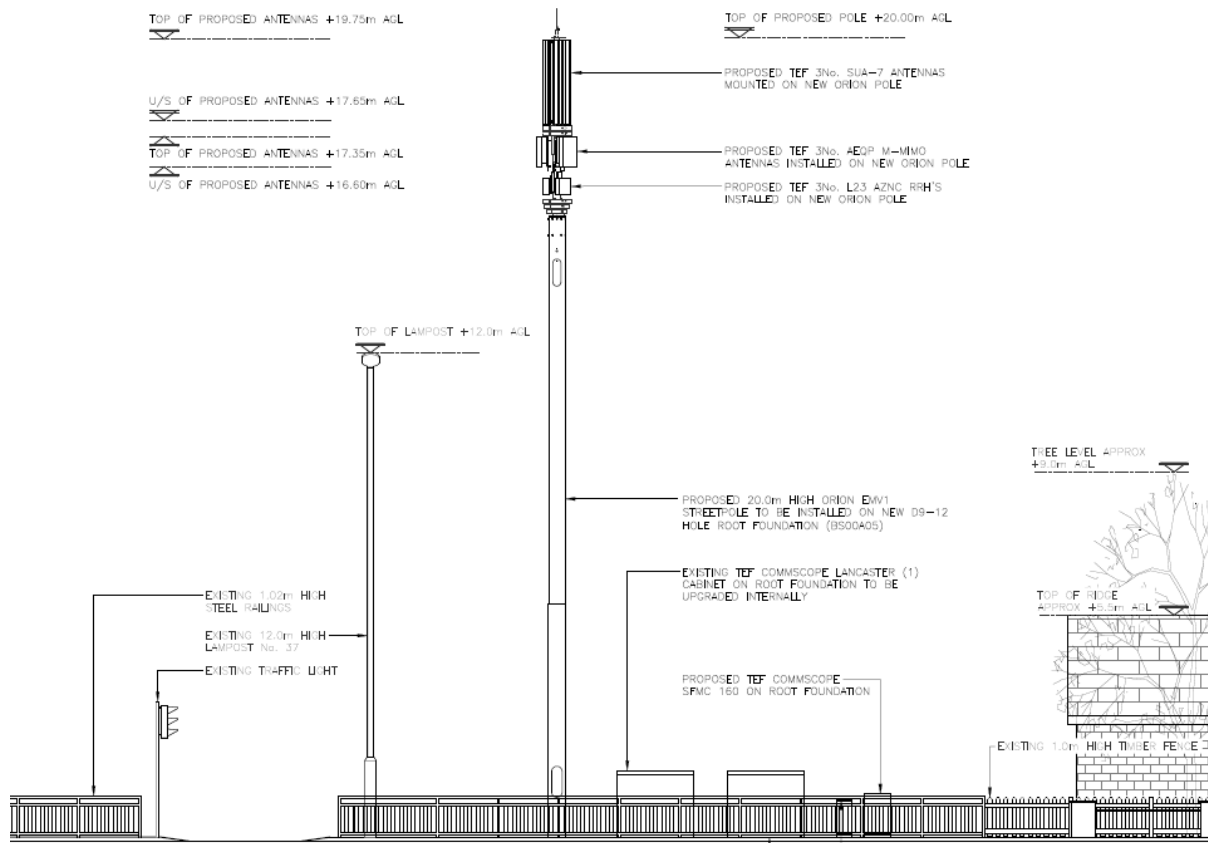

Moorland Avenue plans, photos and consultation responses

Site location plan

Existing site plan with mast and cabinets, existing mast highlighted in yellow

Existing arrangement looking north

Proposed site plan with mast and cabinets, proposed mast highlighted in yellow

Proposed arrangement looking north

Photograph of site from south

Photograph of site from east

Photograph of site from south west, from Tritton Road