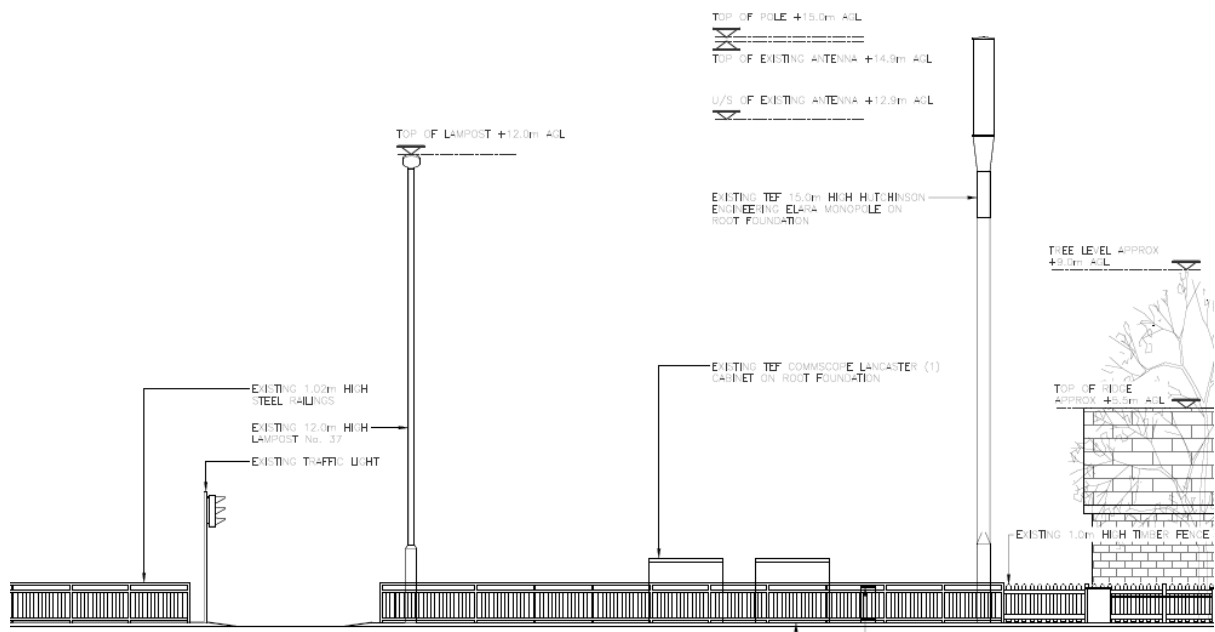

Moorland Avenue plans, photos and consultation responses

Site location plan

Existing site plan with mast and cabinets, existing mast highlighted in yellow

Existing arrangement looking north

Proposed site plan with mast and cabinets, proposed mast highlighted in yellow

Proposed arrangement looking north

Photograph of site from south

Photograph of site from east

Photograph of site from south west, from Tritton Road