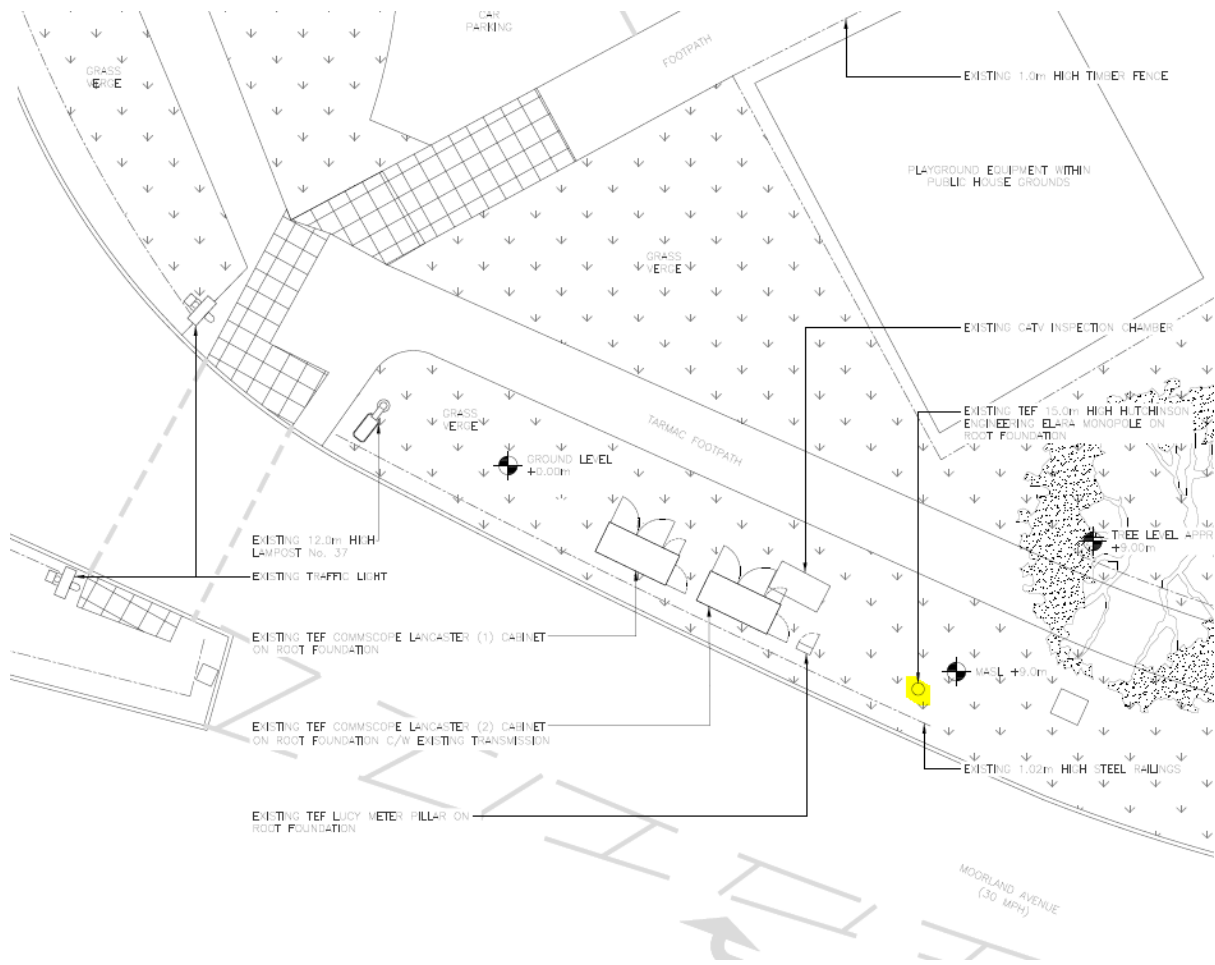

Moorland Avenue plans, photos and consultation responses

Site location plan

Existing site plan with mast and cabinets, existing mast highlighted in yellow

Existing arrangement looking north

Proposed site plan with mast and cabinets, proposed mast highlighted in yellow

Proposed arrangement looking north

Photograph of site from south

Photograph of site from east

Photograph of site from south west, from Tritton Road